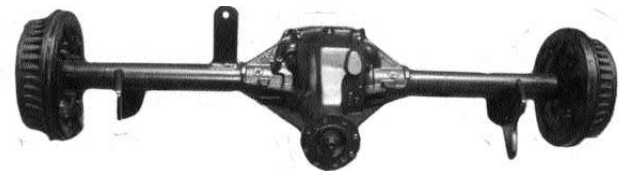

23 Grill Shell \$89.00

Part# SP2330

23 Grill Shell w/ Stainless insert

\$225.00 Part# SP2330G

32 Short Grill w/ Stainless insert

\$300.00 Part# SP2333s

32 Short Grill Shell

#150.00 Part# SP2333

Track Grill shell \$115.00

Part# Sp2331

Track grill \$95.00

Part# SP2331G

32 style grill shell

\$150.00 Part# SP2332

34 Style Grill  
w/stainless insert

\$275.00 Part# SP2332G

Cowl Hood

\$150.00 Part# SP2309

23 Pickup Frame Part# SR1010 \$450.00

23 Track Frame Part# SR1010TT \$450.00

23 C Cab Frame Part# SP1011C \$475.00

specify trans and  
motor mount combo  
We are setup for  
Ford or Chevy!!

27 T Frame Part# SR1010R \$475.00

Fully welded  
with all brackets  
including motor  
mounts

Chevy or Ford rear end housing

All brackets welded to rear end

Chevy 10 bolt Part# SR3000 \$275.00

Ford 8.8 Part# SR3002 \$375.00