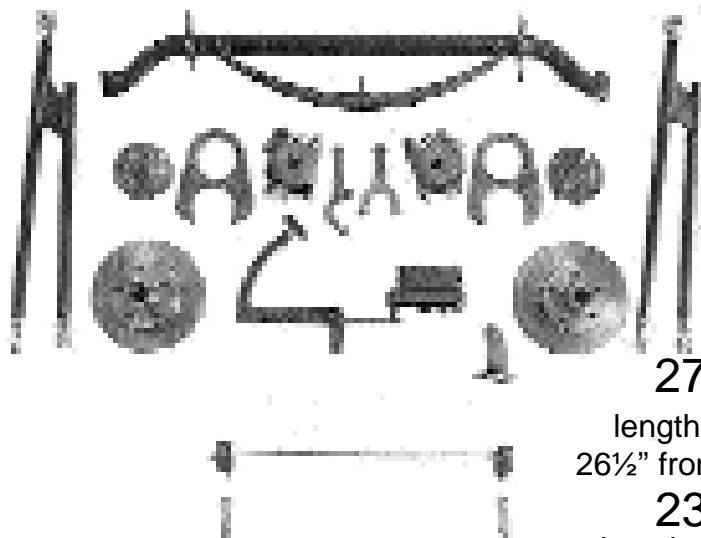

# 23 and 27 T-Buckets

From  
\$2759.00

Jig welded frames

Call for shipping  
charges and a  
parts breakdown

We use 2x3  
tubing 3/16  
thickness

we use a Vega  
steering box. Not  
included in kit

Ford or Chevy  
motor mounts

Front end  
complete dust cap  
to dust cap

**27 Frame**

length of frame 128"  
26½" front tapers to 30½"

**23 Frame**

length of frame 106½"  
by 26½" wide

1923 Standard T chassis

Part# SK1000  
\$2759.00

1923 Track T chassis