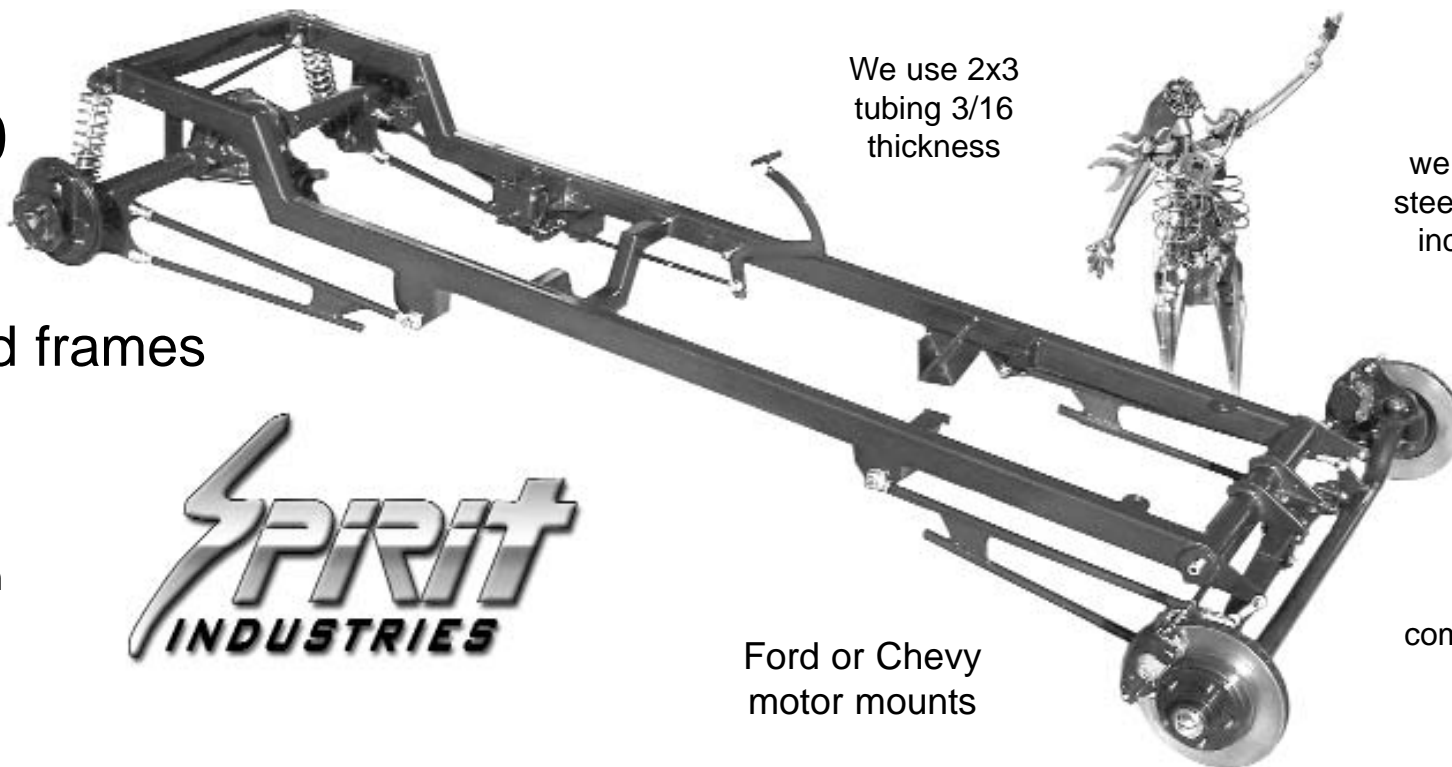

# Rolling Chassis Packages

# 23 and 27 T-Buckets

From  
\$2759.00

Jig welded frames

Call for shipping  
charges and a  
parts breakdown

We use 2x3  
tubing 3/16  
thickness

we use a Vega  
steering box. Not  
included in kit

Ford or Chevy  
motor mounts

Front end  
complete dust cap  
to dust cap

**27 Frame**

length of frame 128"  
26½" front tapers to 30½"

**23 Frame**

length of frame 106½"  
by 26½" wide

1923 Standard T chassis

Part# SK1000  
\$2759.00

1923 Track T chassis