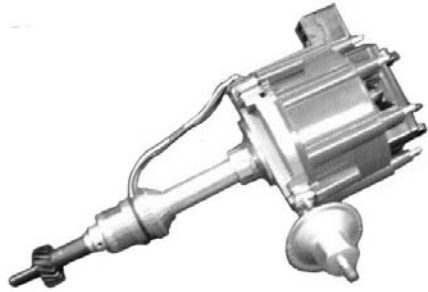

HEI Distributors - 50,000 volt

\$110.00

Part#S3925

Headers

Sprint style

Classic style

\$315.00 AHC Coated SBC
\$295.00 Chrome SBC
\$375.00 Chrome Ford
\$445.00 AHC Coated Ford
\$200.00 Plain SBC
\$210.00 Plain Ford

\$315.00 AHC Coated SBC
\$315.00 Chrome SBC
\$445.00 AHC Coated Ford
\$375.00 Chrome Ford
\$220.00 Plain SBC
\$210.00 Plain Ford

Turnouts w/mufflers
\$155.00 Chrome
\$195.00 AHC Coated
\$100.00 Plain

Gas pedal

Polished Alum Gas Pedal
Part # S8601X \$45.00

We offer Round, Oval, and Triangular Air cleaners. We offer different sizes, designs, and finish. Call for prices!

Kickdown cable(350)\$25.00
Throttle Cable(350) \$35.00