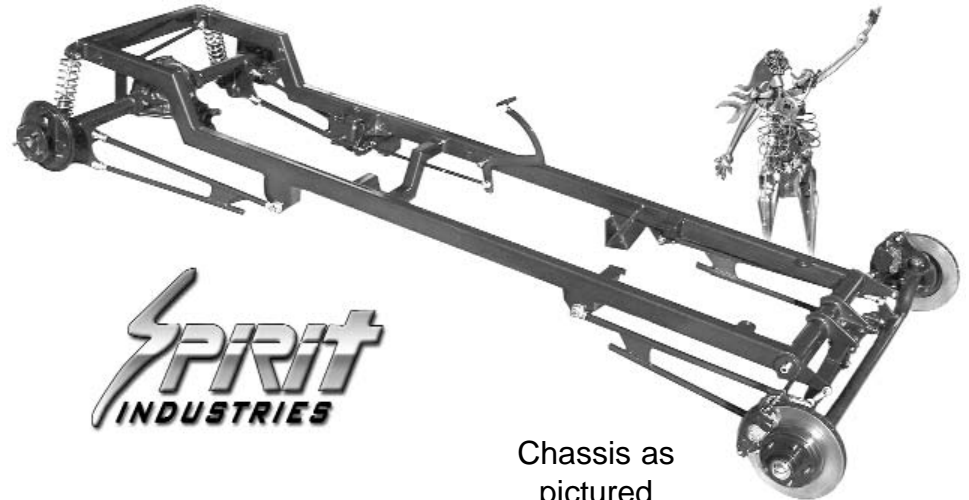

23 T-BUCKET KIT

For a \$1000.00 upgrade we will install your pickup box, battery box, interior insert, and hinge and latch the door (see page 9 for what your body looks like!!)

We Offer power brakes for your t bucket. You get a 7 inch power booster and chrome corvette master cylinder and a different bracket on your frame. Upgrade Price is \$260

One piece body with floor includes battery box

32 style dash, 3" channeled floor, and insert all combine to make the Spirit body one of the easiest to build in the industry.

20" Pickup box or Turtle deck

23 Grill Shell

Interior Insert

Complete rolling chassis and all the body parts!!!!

No welding necessary

Coil over shocks

Ford and Chevy motor and trans combo's available

Chrome upgrade packages available

Chassis as pictured unassembled

Choice of Chevy or Ford rear end

Front axle assembly complete with radius rods, spindles, spring, rotors, and calipers.

Total Price \$3880.00

17 digit vin# and MSO available for titling

part# SK1001