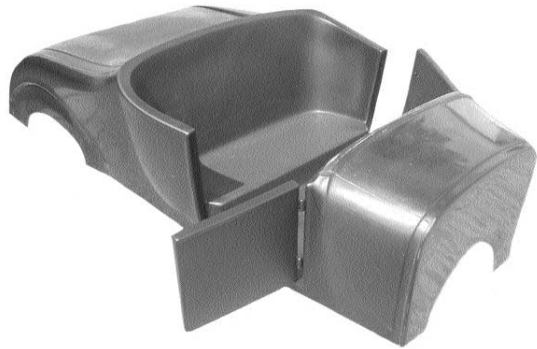

All New 27 Roadster

Two prehung working doors with bear claw latches

Interior insert installed

Hinged working decklid with latch

Body Price

\$2895.00

Part# SP2701D

23 T Body

All the hard work is done for you.
This is our Deluxe 23T Body!!!

Door is hinged and latched

Bed installed

Interior insert installed

Total Price
\$2104.00

Part# SP2334

23 C cab Pickup

Price \$1395.00

Part# SP2325CT

23 C Cab Delivery

Price \$1950.00

Part# SP2316C

With floor

front and rear doors